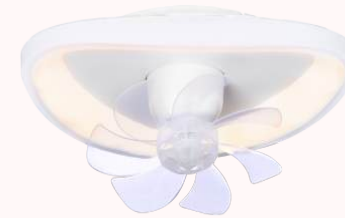

Color Customisation

Tricolor

Summer Winter

Crown White

Ceiling

Wall

Crown White

FEATURES