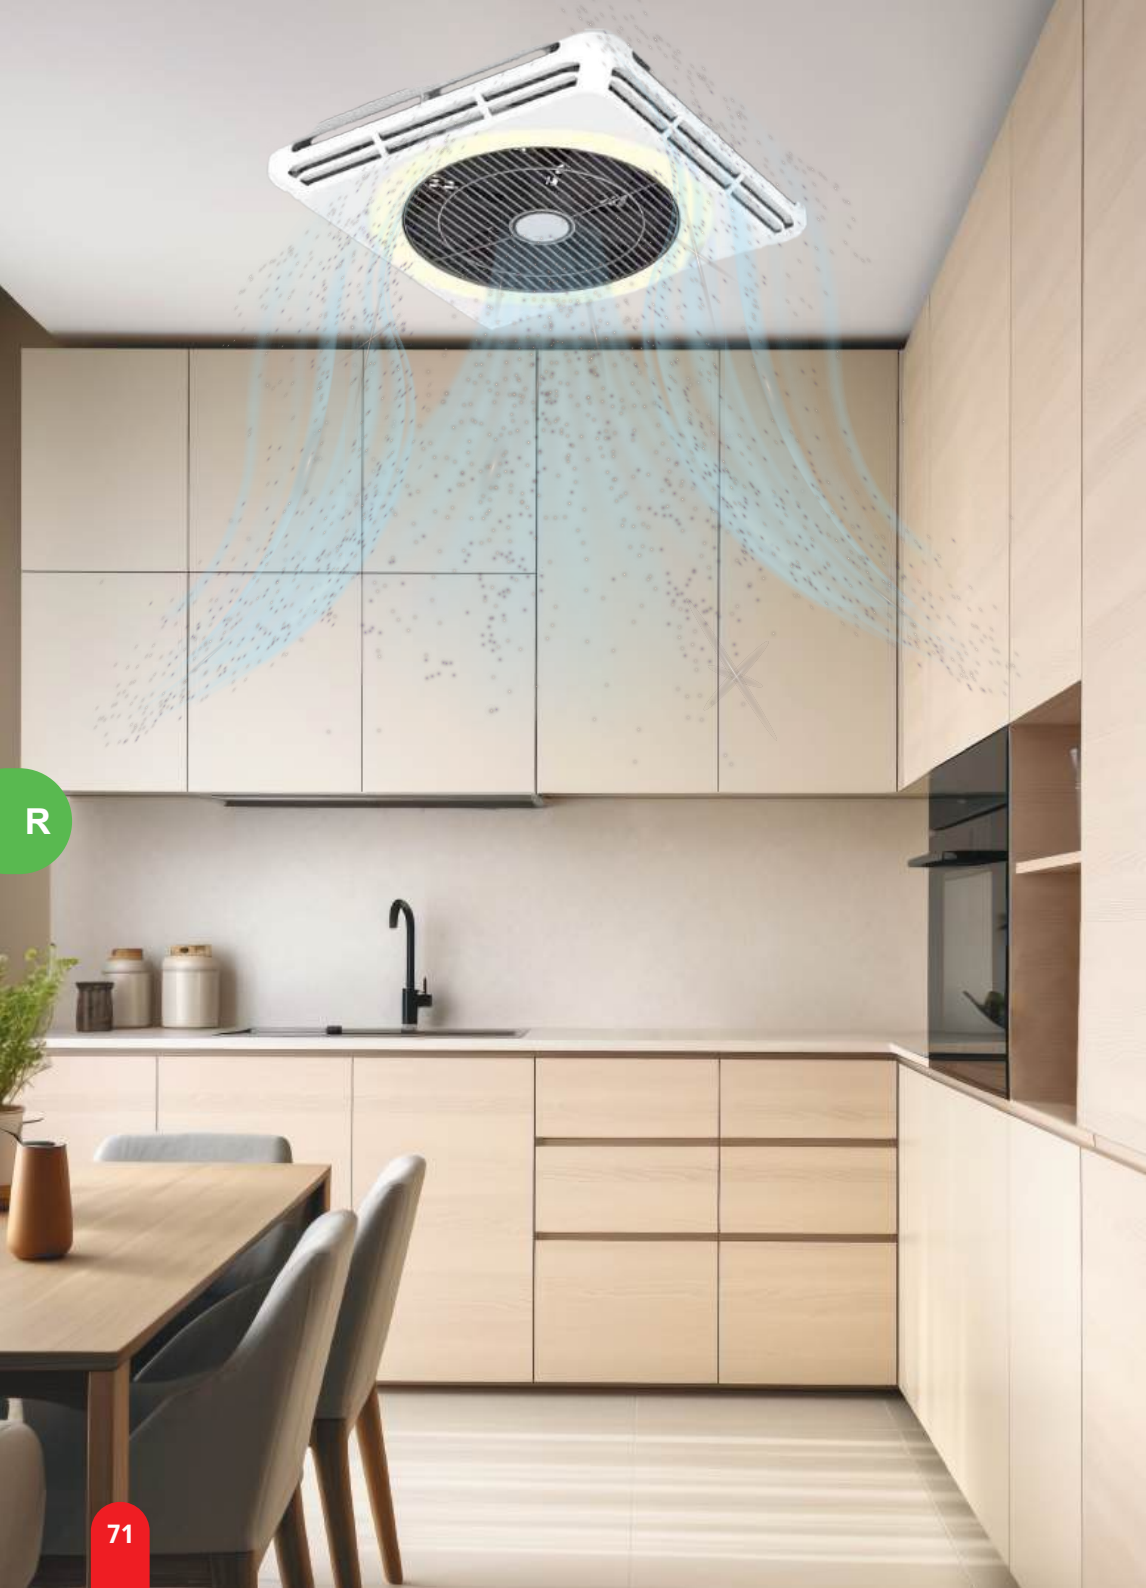

Slender White

FEATURES

- Color Body : White
- Height : 5 Inches
- Blade Material : 8
- Airflow : 3500 CFM
- Size Of Fan : 60 x 60 x 12 Cms
- Light Kit : Yes With Dimmer
- Motor : 60W Motor