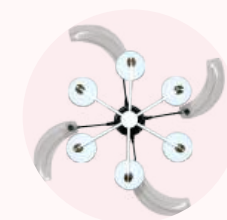

Color
Customisation

Summer
Winter

Theia Black

Automation
Friendly

M

Theia Black

FEATURES

- Color Body : Matte Black
- Color Blade : Transparent Acrylic
- Blade Material : Fine Acrylic
- Sweep : 48 Inches
- Fan Height : 29 Inches
- Light Kit : Multi Color Led (36W)
- RPM : 210
- Remote Control : Yes
- Wall Control : Can Be Taken Optional But For Light Control Need To Provide A Separate Switch