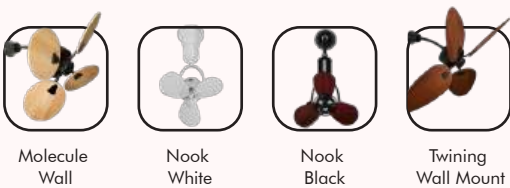

Alphabetical Index

Acer White	72	Curl	33	Klout Coffee	38	Slim Walnut	24
Achilles	07	Daisy White	34	Maestro	64	Slim	44
Aero Brown	11	Delta Natural	17	Magnolia White	39	Soulflower Beige	57
Aero White	25	Echo White	58	Maple Wood	79	Tenet	74
Angel Pink	59	Elite Coffee	65	Mars Coffee	51	Theia Black	46
Arrow Wood	12	Elite White	65	Maysa Wood	21	Triplet Coffee	47
Arrow White	26	Empress Antique Brass	09	Mercury Coffee	52	Tulip	48
Arumi	27	Excel	66	Meta White	40	Twining Ceiling	81
Aspen Natural	13	Falcon Brown	18	Meta Brown	22	Twining Wall Mount	70
Asta Wood	14	Falcon White	35	Minimo White	41	Umbra Antique Brass	55
Athena Coffee	28	Feather White	37	Molecule Ceiling	80	Venezia Brass	10
Aviator White	63	Fiji Brown	77	Molecule Wall	68	Vision White	56
Berry	15	Flame Brass	19	Nook	69	Volos	67
Berry White	29	Flight White	36	Nirvana White	42		
Camellia Rose Gold	49	Flight Brown	20	Omega Gold	53		
Cape Wood	16	Gravity Black	73	Petite White	43		
Cape White	30	Havana Antique	75	Propellor Natural	23		
Captain Blue	60	Helicopter Blue	61	Rivet Multi	62		
Classique Antique Brass	08	Jardin Brown	76	Samba White	45		
Crown White	31	Jupiter White	50	Sicily Black	54		
Cruise White	32	Krabi Natural	78	Slender White	71		

Visual Index

Vintage

Equator

Simply Wooden

Windelier

Industrial

Trendy Wall Mount

Recessed

Achilles Coffee

Achilles White

Achilles Wood

FEATURES

- Color Body : Roasted Coffee , Matte White
- Color Blade : Roasted Coffee , Matte White , Wood
- Blade Material : Mild Steel
- Sweep : 56 Inches
- Fan Height : 22 Inches
- Light Kit : No
- RPM : 260
- Remote Control : Yes
- Wall Control : Can Be Taken Optional