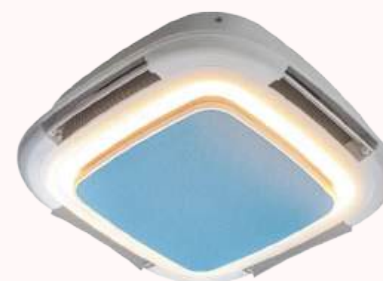

Acer White

Acer White