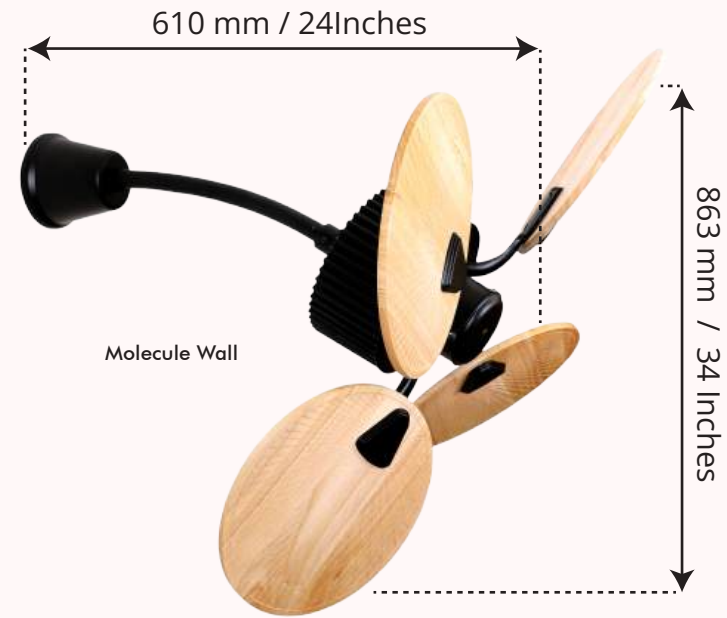

- Color Body : Antique Brass , Matte White & Matte Black
- Color Blade : Danish Teak , Matte White & Matte Black
- Blade Material : Hand Crafted Natural Wood
- Sweep : 52 Inches
- Fan Height : 9 Inches
- Light Kit : No
- RPM : 240
- Remote Control : Yes
- Wall Control : Yes

Color Customisation

Summer Winter

Molecule Wall

Automation
Friendly

FEATURES

- Color Body : Matte Black
- Color Blade : Natural
- Blade Material : Natural Wood
- Sweep : 34 Inches
- Fan Height : Distance From Wall: 610 Mm / 24 In
- Light Kit : No
- RPM : 220
- Remote Control : No (But Can Be Integrated)
- Wall Control : Yes

Color Customisation Summer Winter

TW

Dual Hanger
Wall & Ceiling

Nook Black

Nook White

FEATURES

- Color Body : Matte White , Matte Black
- Color Blade : Matte White & Reversible Dual Colour Special Wood , Burgundy / Light Walnut
- Blade Material : Advance Treated Plywood
- Sweep : 16 Inches
- Fan Height : 23 Inches (Wall) / 16 Inches (Ceiling Hugger)
- Light Kit : No
- RPM : 1130
- Remote Control : Yes
- Wall Control : No