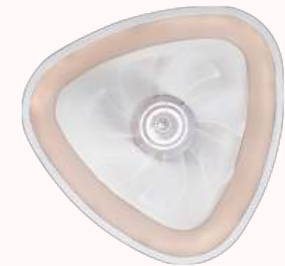

Color Customisation

Tricolor

Summer Winter

Crown White

Ceiling

Wall

Crown White

FEATURES