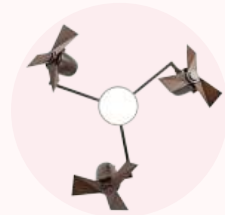

Tricolor

Summer
Winter

M

Triplet Coffee

Automation
Friendly

Triplet Coffee

FEATURES

- Color Body : Coffee
- Color Blade : Coffee
- Blade Material : ABS
- Sweep : 38 Inches
- Fan Height : 19 Inches
- Light Kit : Multi Color Led (36W)
- RPM : 1100
- Remote Control : Yes
- Wall Control : Can Be Taken Optional But For Light Control Need To Provide A Separate Switch