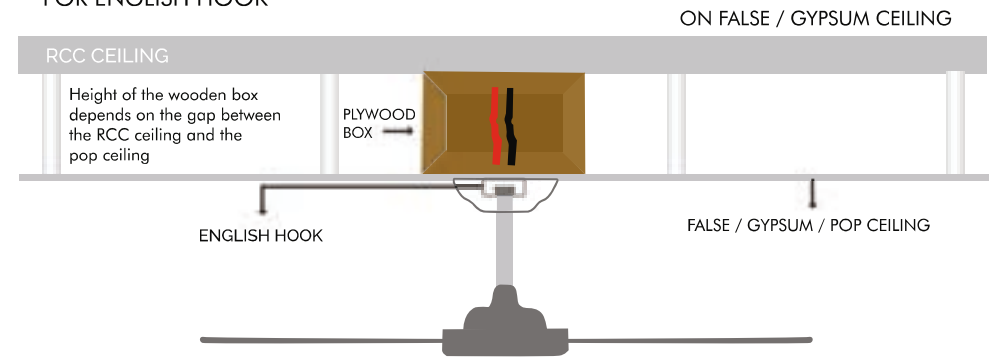

INSTALLATION PROCEDURE FOR ENGLISH HOOK

Fix a wooden box between the RCC and false ceiling, secure the box on the RCC ceiling with fasteners. Install the false ceiling touching the base of the false ceiling.
Fix the fan on the false ceiling with screws, these screws will fix firmly on the wooden box, taking the entire weight of the fan.
Kindly note : Our controller will sit in the fan cup on the top, hence preinstalled rod cannot be used to fix these fans.