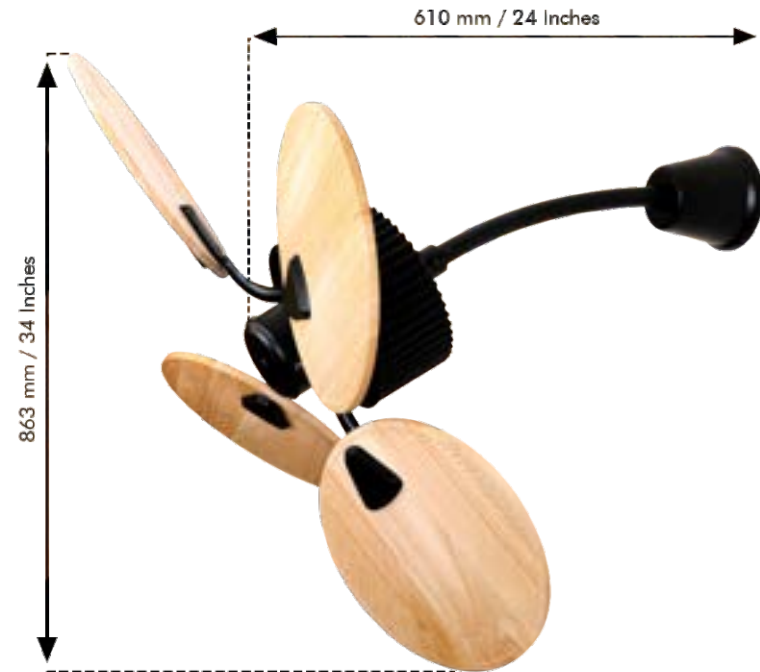

Try Before You Buy

**FEATURES**

- Colour : Hand Painted Natural Shades
- Blade : Hand Carved Polished Wood
- Sweep : 1220 mm / 48 inches
- Motor Spec : 188 x 18 mm AC
- Fan Height : 530 mm / 20.8 inches
- Airflow : 6360 CFM
- RPM : 240
- Light Kit : No
- Remote Control : Yes ( Can be taken on remote or wall control or automation )

### FEATURES

- Colour : Matte Black
- Blade : Natural Wood
- Sweep : 863 mm / 34 inches
- Motor Spec : 188 x 18 mm AC
- Fan Height : 556 mm / 22 Inches
- Airflow : 9535 CFM
- RPM : 260
- Light Kit : No
- Remote Control : No ( Can be taken on remote or wall control or automation )

Try Before You Buy

**FEATURES**

- Colour : Matte Black
- Blade : Natural Wood
- Sweep : 863 mm / 34 inches
- Motor Spec : 188 x 18 mm AC
- Fan Height : Distance From Wall: 610 mm / 24 inches
- Airflow : 9535 CFM
- RPM : 210
- Light Kit : No
- Remote Control : No ( Can be taken on remote or wall control or automation )