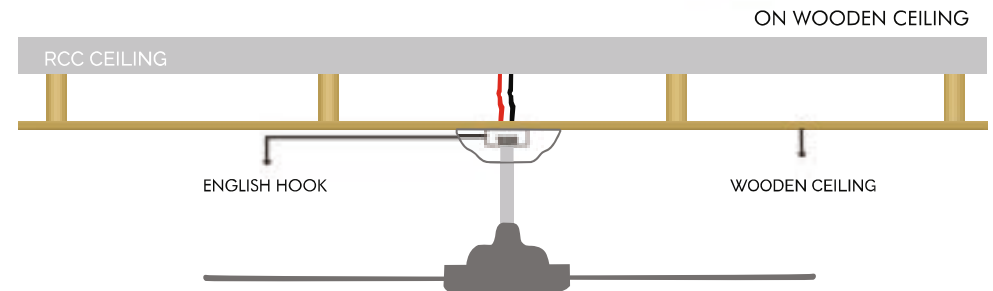

Our fans can be directly installed on wooden ceilings. A wooden ceiling of minimum 12mm plywood is required. Make sure the wooden ceiling is strong enough to take the weight of the fan.