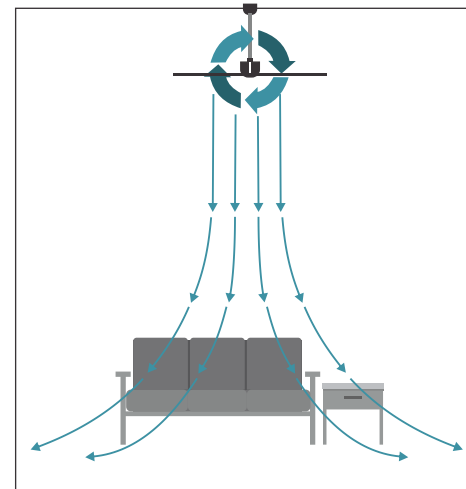

How to choose your ceiling fan

<90 SQ.FT OR LESS	90-100 SQ.FT	100-150 SQ.FT	>150 SQ.FT OR LESS
ROOM SIZE 90 Square Feet or Less	ROOM SIZE 90 to 100 Square Feet	ROOM SIZE 100 to 150 Square Feet	ROOM SIZE Over 150 Square Feet
ROOM TYPE Small bedroom or office Gallery Kitchen Outdoor Application	ROOM TYPE Dining Room Large Walk in closet Outdoor Application	ROOM TYPE Bedroom Larger Kitchen Formal dining room Outdoor Applications	ROOM TYPE Great room Large Outdoor Patio Outdoor Applications
BLADE SWEEP 42" OR LESS	BLADE SWEEP 44" TO 48"	BLADE SWEEP 50" TO 54"	BLADE SWEEP OVER 56"

One ceiling fan for the whole year

SUMMER SEASON