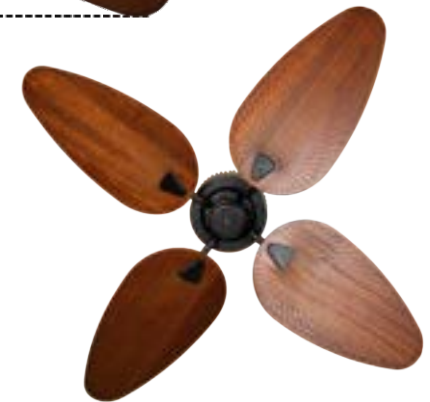

FEATURES

- Colour : Matte Black
- Blade : Hand Crafted Natural Wood
- Sweep : 1320 mm / 52 inches
- Motor Spec : (188 x 18 mm) x AC
- Fan Height : Refer to image
- Airflow : 9180 x CFM
- RPM : 260
- Light Kit : No
- Remote Control : No (Can be taken on remote or wall control or automation)

Try Before You Buy