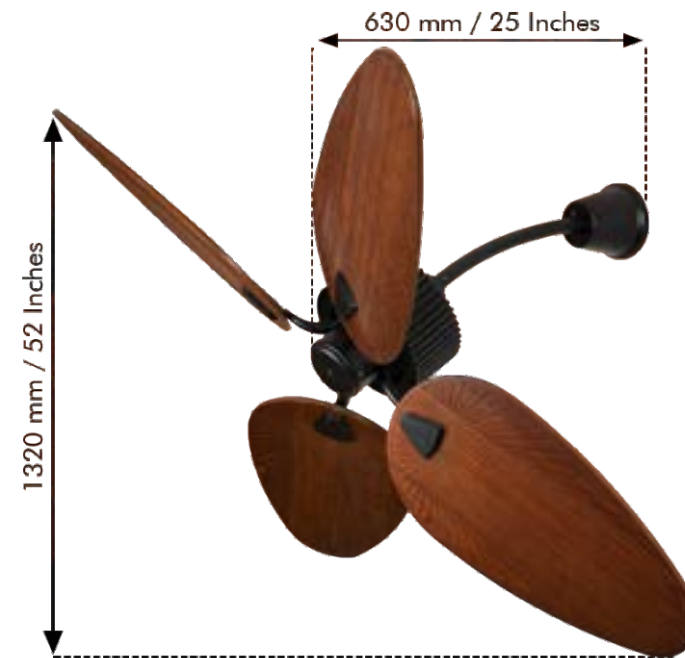

Side Angle

Front View

Try Before You Buy

**FEATURES**

- Colour : Matte White
- Blade : Special Wood
- Sweep : 381 mm / 15 inches
- Motor Spec : 85 x 8 mm DC
- Fan Height : Refer to image
- Airflow : 9221 CFM
- RPM : 1130
- Light Kit : No
- Remote Control : Yes ( Cannot be taken on wall control or automation )

### FEATURES

- Colour : Matte Black
- Blade : Hand Crafted Natural Wood
- Sweep : 1320 mm / 52 inches
- Motor Spec : (188 x 18 mm) x AC
- Fan Height : Refer to image
- Airflow : 9180 x CFM
- RPM : 260
- Light Kit : No
- Remote Control : No ( Can be taken on remote or wall control or automation )