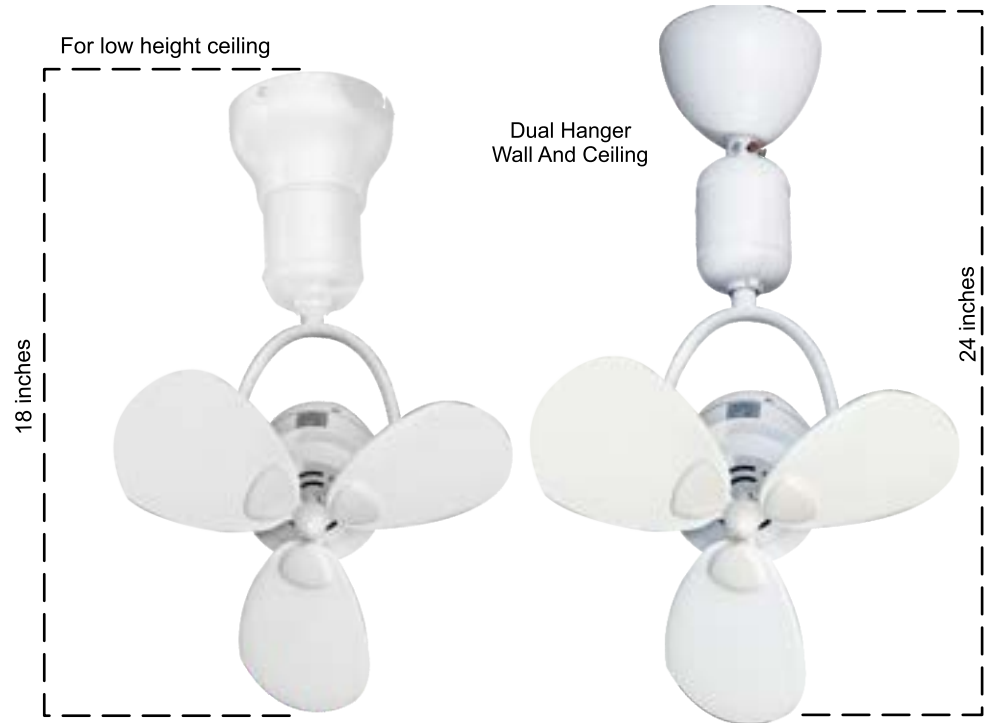

FEATURES

- Colour : Matte White
- Blade : Special Wood
- Sweep : 381 mm / 15 inches
- Motor Spec : 85 x 8 mm DC
- Fan Height : Refer to image
- Airflow : 9221 CFM
- RPM : 1130
- Light Kit : No
- Remote Control : Yes (Cannot be taken on wall control or automation)

Try Before You Buy