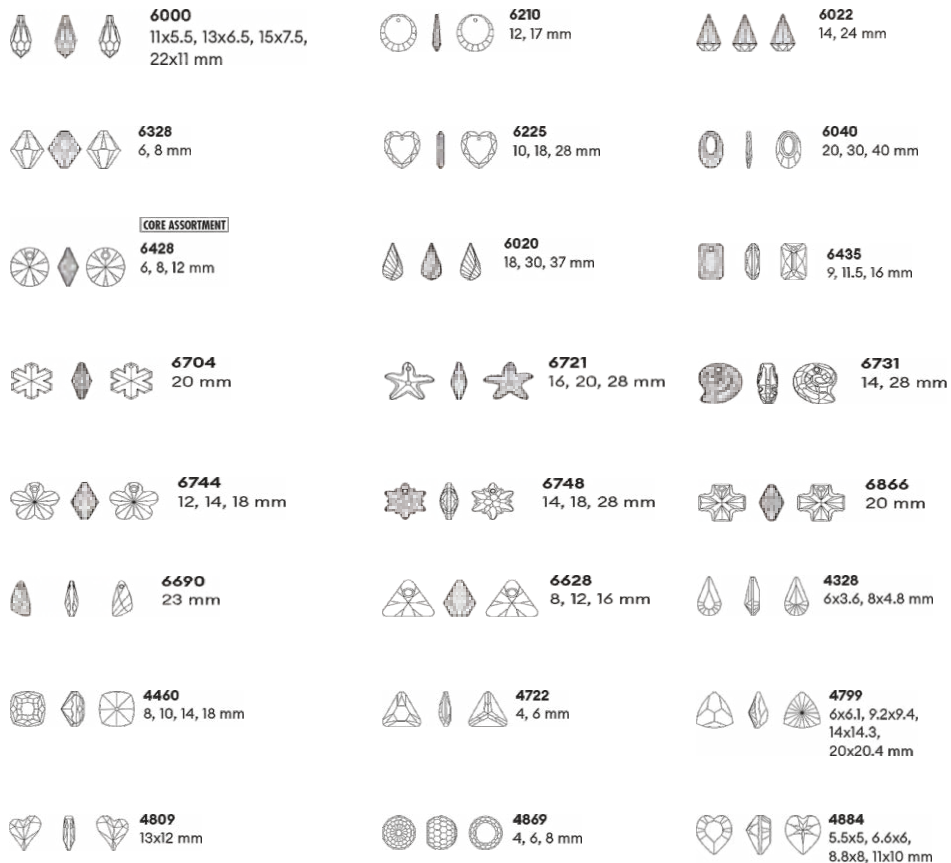

Bottom pendants to be used for the tip