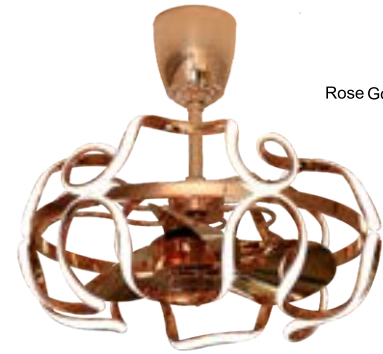

Try Before You Buy

Rose Gold

Gold

**FEATURES**

- Colour : Rose Gold / Gold
- Blade : Patented 5D Vortex ABS
- Sweep : 559 mm/ 22 inches
- Motor Spec : 153 x 12mm DC
- Fan Height : 558 mm/ 22 inches
- Airflow : 8010 CFM
- RPM : 200
- Light Kit : Multi Colour LED (132 W) with Dimmer
- Remote Control : Yes ( Cannot be taken on wall control or automation )