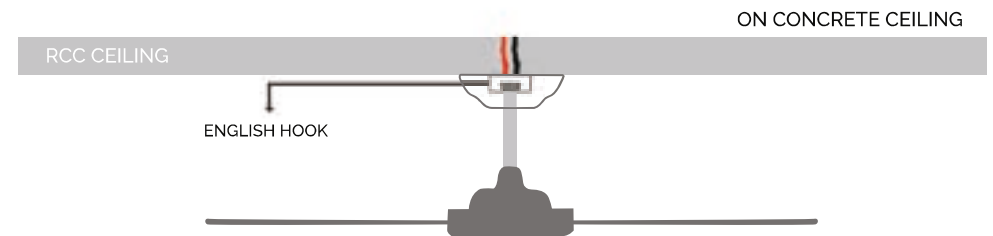

Our fans can be directly installed on a concrete ceiling. It is recommended to use the original download and mounting kit provided along with the fan.