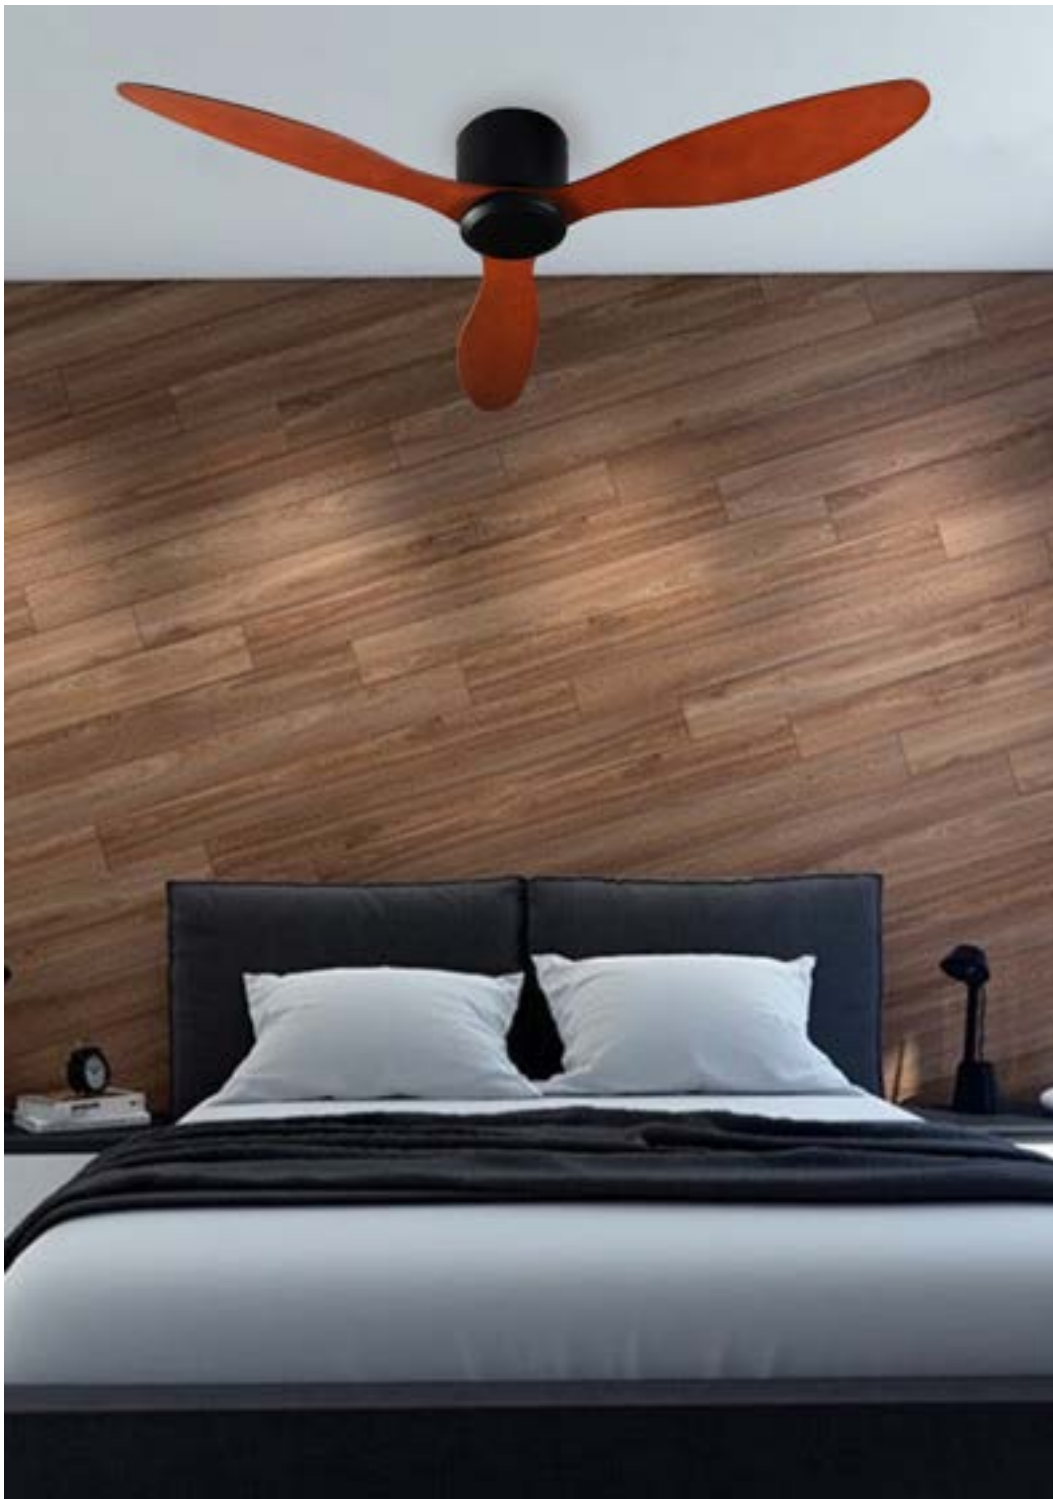

FEATURES

- Colour : Danish Teak / White
- Blade : High Quality ABS
- Sweep : 1320 mm / 52 Inches & Mini - 915 mm / 36 Inches
- Motor Spec : 153 x 20 mm AC & Mini - 155 x 20 mm DC
- Fan Height : 152 mm / 6 Inches
- Airflow : 6360 CFM
- RPM : 220
- Light Kit : No
- Remote Control : No (Cannot be taken on wall control or automation)

Try Before You Buy