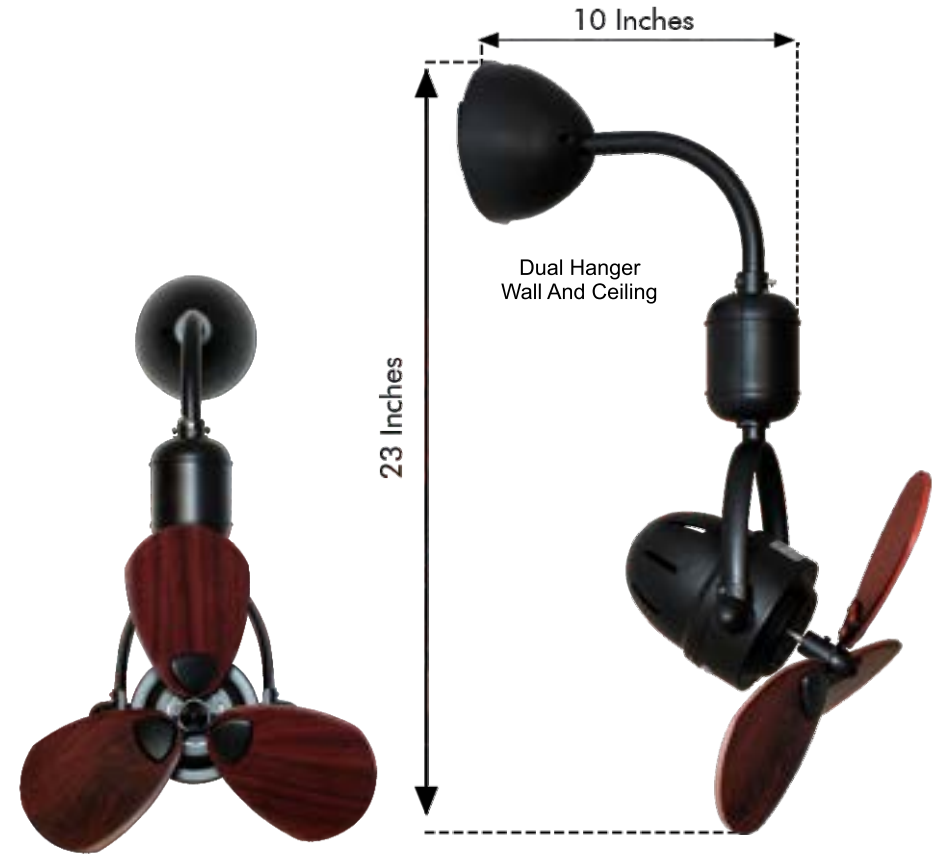

Try Before You Buy

**FEATURES**

- Colour : Matte Black
- Blade : Natural Wood
- Sweep : 863 mm / 34 inches
- Motor Spec : 188 x 18 mm AC
- Fan Height : Distance From Wall: 610 mm / 24 inches
- Airflow : 9535 CFM
- RPM : 210
- Light Kit : No
- Remote Control : No ( Can be taken on remote or wall control or automation )

Front View

Side Angle

Try Before You Buy

**FEATURES**

- Colour : Matte Black
- Blade : Reversible Dual Colour Special Wood, Burgundy / Walnut
- Sweep : 381 mm / 15 inches
- Motor Spec : 85 x 8 mm DC
- Fan Height : Refer to image
- Airflow : 9221 CFM
- RPM : 1130
- Light Kit : No
- Remote Control : Yes ( Cannot be taken on wall control or automation )

Side Angle

Front View

Try Before You Buy

**FEATURES**

- Colour : Matte White
- Blade : Special Wood
- Sweep : 381 mm / 15 inches
- Motor Spec : 85 x 8 mm DC
- Fan Height : Refer to image
- Airflow : 9221 CFM
- RPM : 1130
- Light Kit : No
- Remote Control : Yes ( Cannot be taken on wall control or automation )