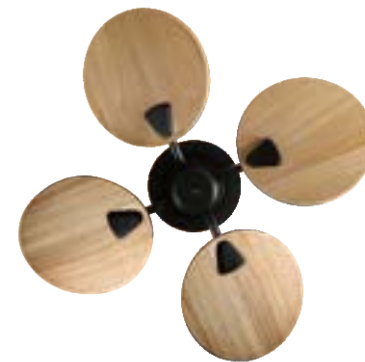

FEATURES

- Colour : Matte Black
- Blade : Natural Wood
- Sweep : 863 mm / 34 inches
- Motor Spec : 188 x 18 mm AC
- Fan Height : 556 mm / 22 Inches
- Airflow : 9535 CFM
- RPM : 260
- Light Kit : No
- Remote Control : No (Can be taken on remote or wall control or automation)

Try Before You Buy