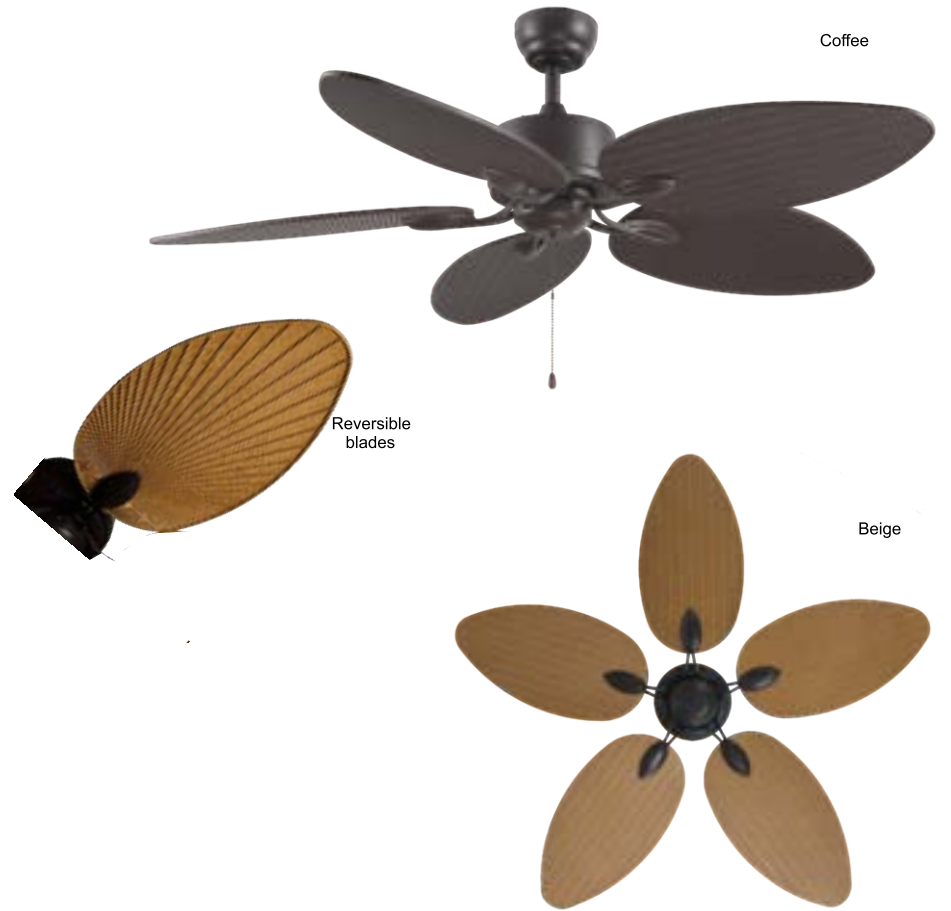

FEATURES

- Colour : Beige / Coffee
- Blade : Reversible Blades / Fine ABS in Rattan
- Sweep : 1320 mm / 52 inches
- Motor Spec : 172 x 18 mm AC
- Fan Height : 472 mm / 18.6 inches
- Airflow : 5925 CFM
- RPM : 180
- Light Kit : No
- Remote Control : Pull Chain (Can be taken on remote or wall control or automation)

Try Before You Buy